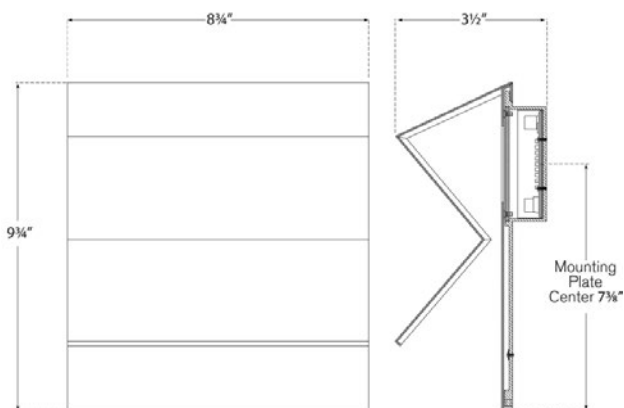

ESKER DOUBLE FOLD SCONCE

KW 2708AB

MATERIALS SHOWN

Antique-Burnished Brass

AVAILABLE IN

Antique-Burnished Brass

Bronze

Polished Nickel

DIMENSIONS

Height: 9 3/4"

Width: 8 3/4"

Extension: 3 1/2"

Backplate: 8 3/4" x 9 3/4" Rect

SOCKET

Dedicated LED

WATTAGE

12w (1000lm)