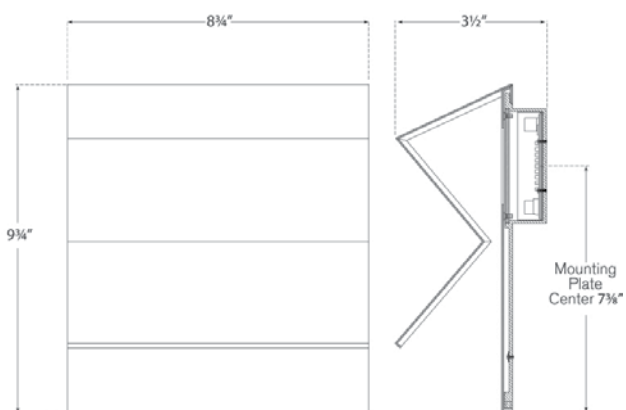

ESKER DOUBLE FOLD SCONCE

KW 2708PN

MATERIALS SHOWN

Polished Nickel

AVAILABLE IN

Antique-Burnished Brass

Bronze

Polished Nickel

DIMENSIONS

Height: 9 3/4"

Width: 8 3/4"

Extension: 3 1/2"

Backplate: 8 3/4" x 9 3/4" Rect

SOCKET

Dedicated LED

WATTAGE

12w (1000lm)