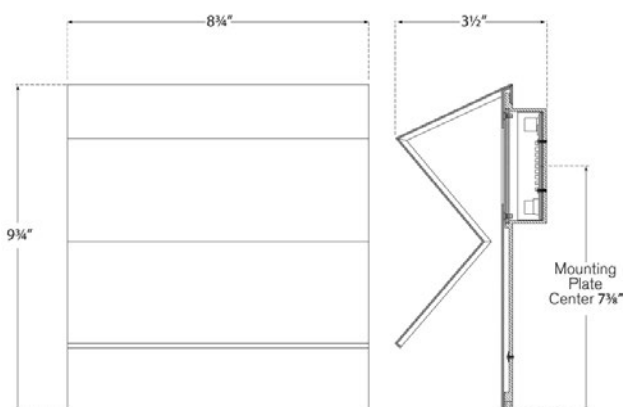

ESKER DOUBLE FOLD SCONCE

KW 2708BZ

MATERIALS SHOWN

Bronze

AVAILABLE IN

Antique-Burnished Brass

Bronze

Polished Nickel

DIMENSIONS

Height: 9 3/4"

Width: 8 3/4"

Extension: 3 1/2"

Backplate: 8 3/4" x 9 3/4" Rect

SOCKET

Dedicated LED

WATTAGE

12w (1000lm)